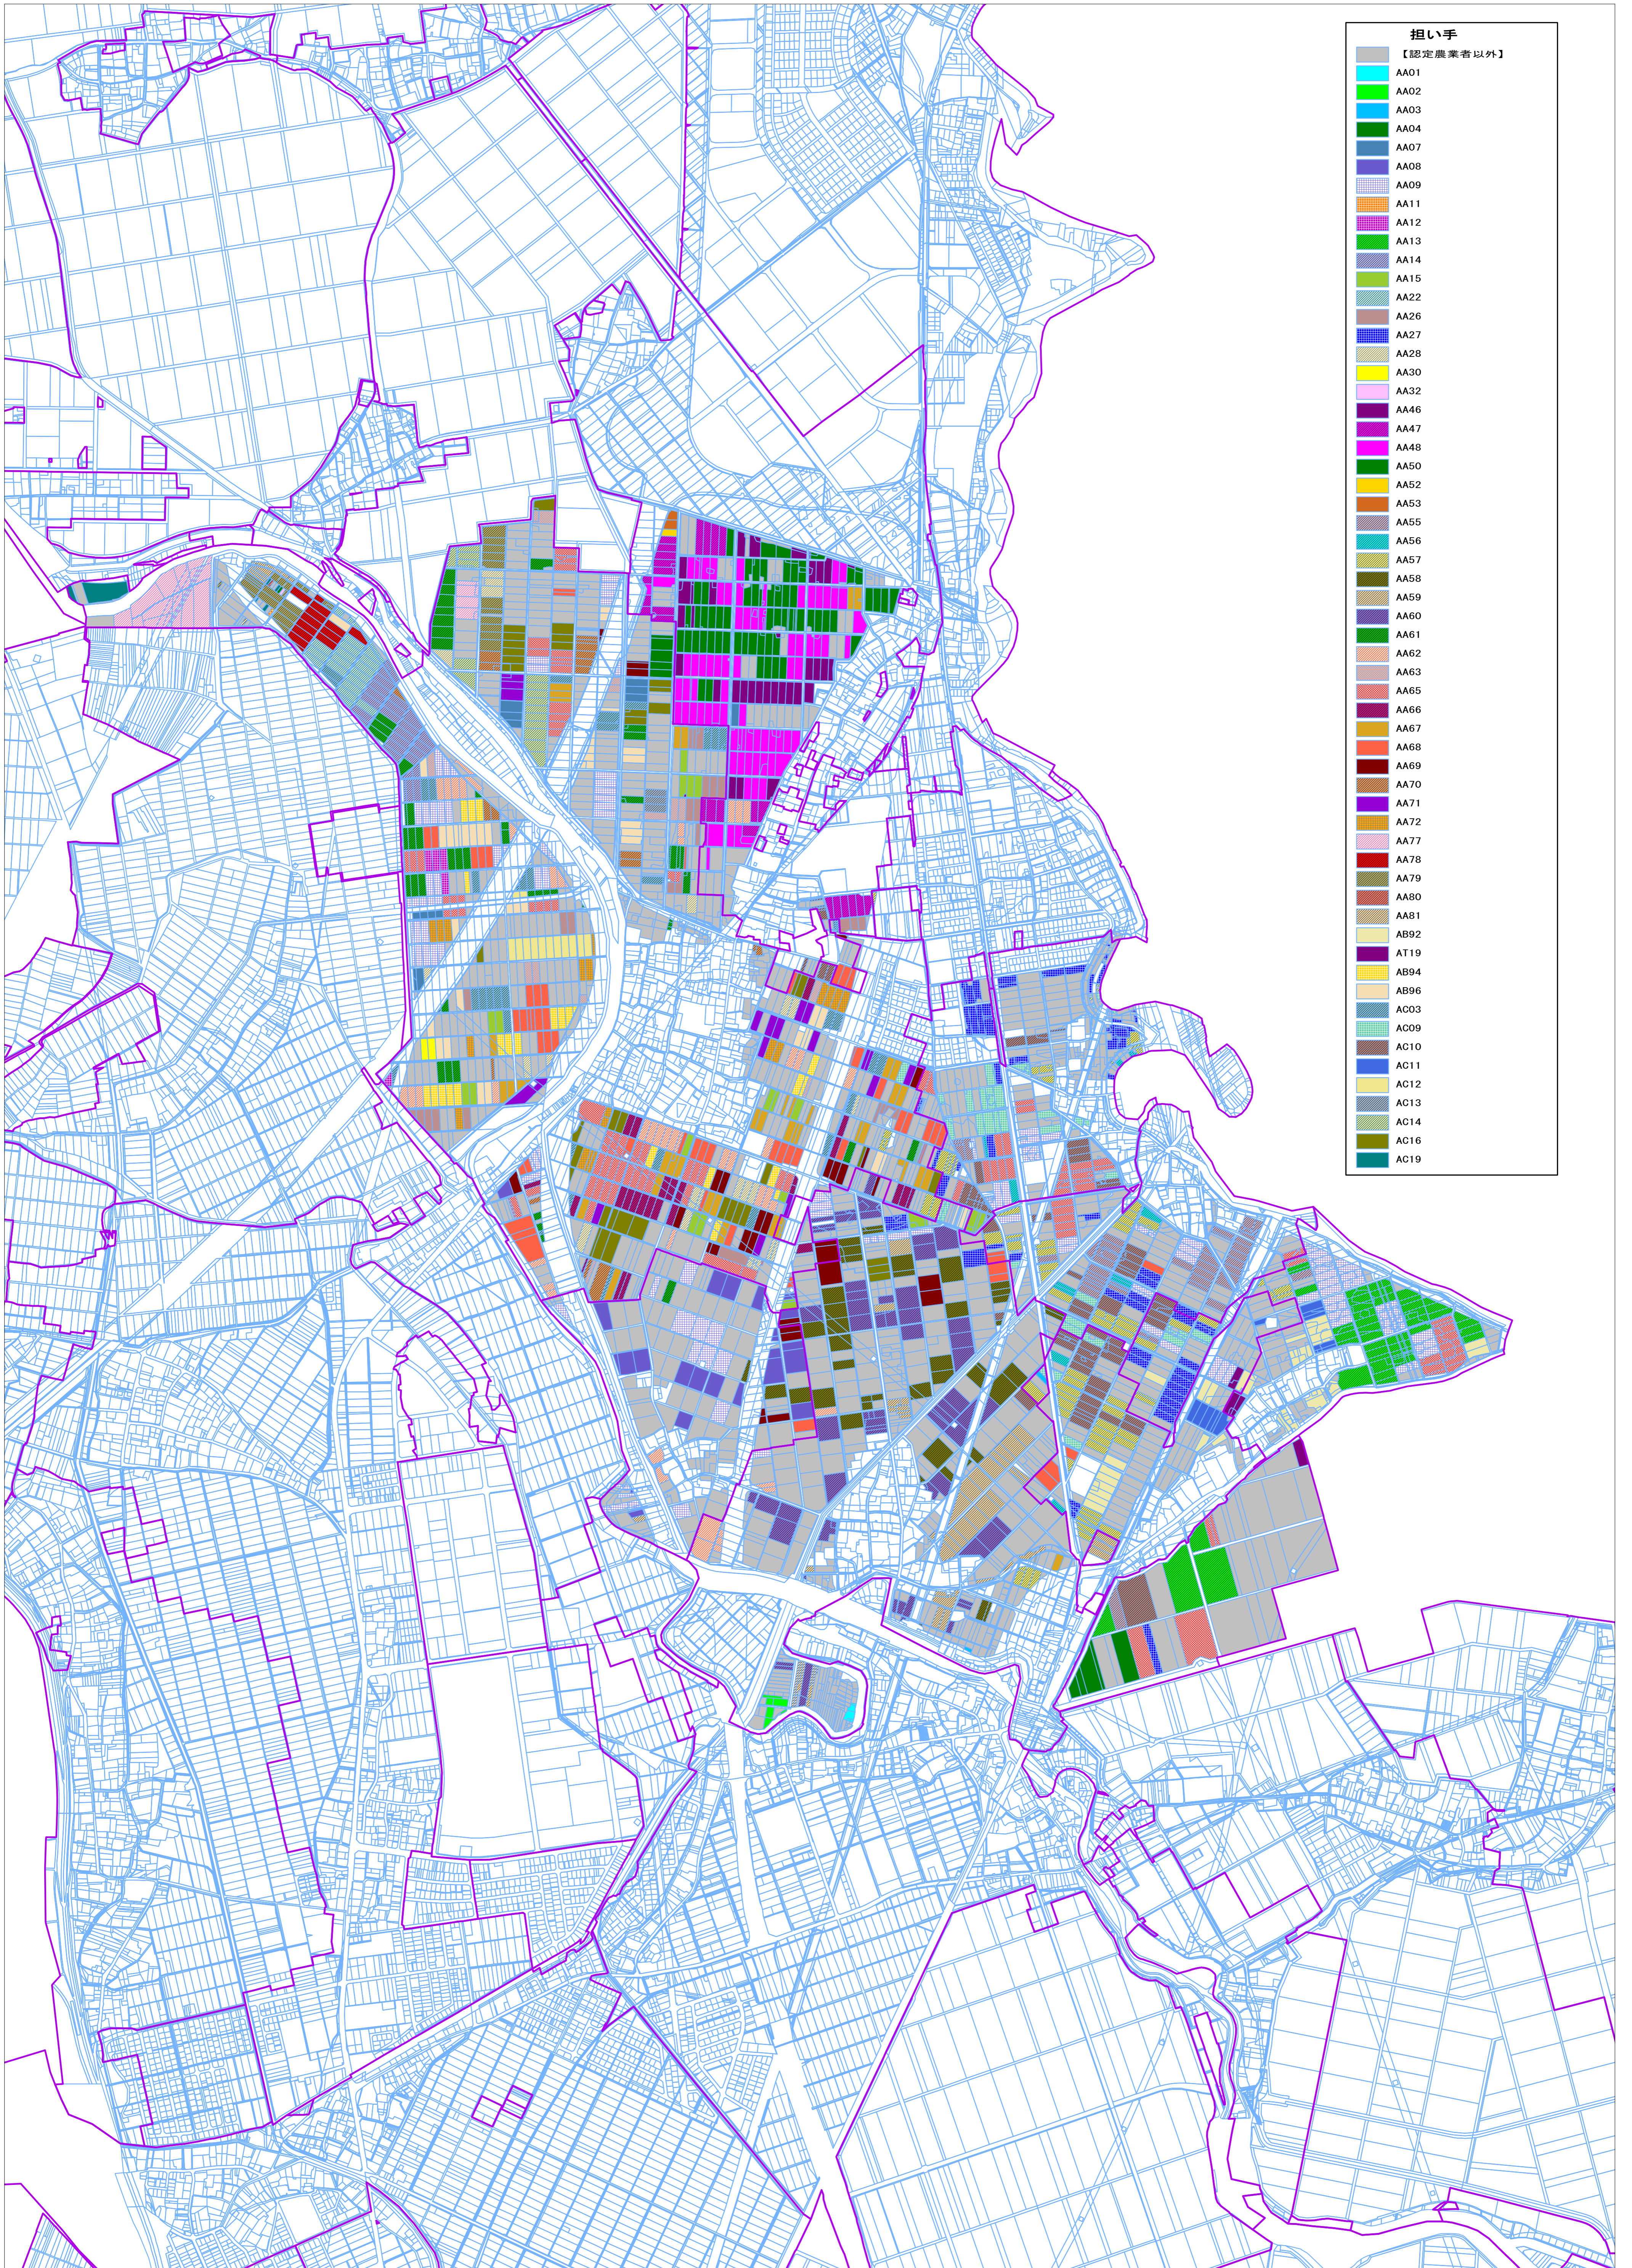

担い手	
Grey	【認定農業者以外】
Blue	AA19
Green	AA20
Light Blue	AB29
Red	AB30
Brown	AB31
Light Green	AB32
Dark Brown	AB33
Pink	AB34
Cyan	AB35
Dark Green	AB36
Light Green	AB37
Yellow	AB39
Purple	AB40
Olive Green	AB41
Red	AB42
Light Red	AB43
Light Red	AB44
Orange	AB45
Light Orange	AB46
Dark Blue	AB47
Dark Blue	AB48
Purple	AB49
Brown	AB51
Cyan	AB52
Pink	AB62
Light Blue	AB66
Light Blue	AB93
Grey	AC24
Yellow	AC25
Dark Blue	AC26

担い手	
【認定農業者以外】	
AA01	[Light Blue]
AA02	[Cyan]
AA03	[Light Blue]
AA04	[Dark Green]
AA07	[Dark Blue]
AA08	[Purple]
AA09	[Grid Pattern]
AA11	[Orange]
AA12	[Purple]
AA13	[Green]
AA14	[Dark Green]
AA15	[Light Green]
AA22	[Green]
AA26	[Brown]
AA27	[Blue]
AA28	[Light Green]
AA30	[Yellow]
AA32	[Light Purple]
AA46	[Purple]
AA47	[Purple]
AA48	[Magenta]
AA50	[Green]
AA52	[Yellow]
AA53	[Orange]
AA55	[Brown]
AA56	[Cyan]
AA57	[Light Green]
AA58	[Dark Green]
AA59	[Brown]
AA60	[Purple]
AA61	[Green]
AA62	[Brown]
AA63	[Brown]
AA65	[Brown]
AA66	[Purple]
AA67	[Orange]
AA68	[Orange]
AA69	[Dark Red]
AA70	[Brown]
AA71	[Purple]
AA72	[Orange]
AA77	[Light Red]
AA78	[Dark Red]
AA79	[Brown]
AA80	[Brown]
AA81	[Brown]
AB92	[Light Green]
AT19	[Purple]
AB94	[Yellow]
AB96	[Light Green]
AC03	[Green]
AC09	[Green]
AC10	[Brown]
AC11	[Blue]
AC12	[Light Green]
AC13	[Grid Pattern]
AC14	[Light Green]
AC16	[Dark Green]
AC19	[Dark Green]