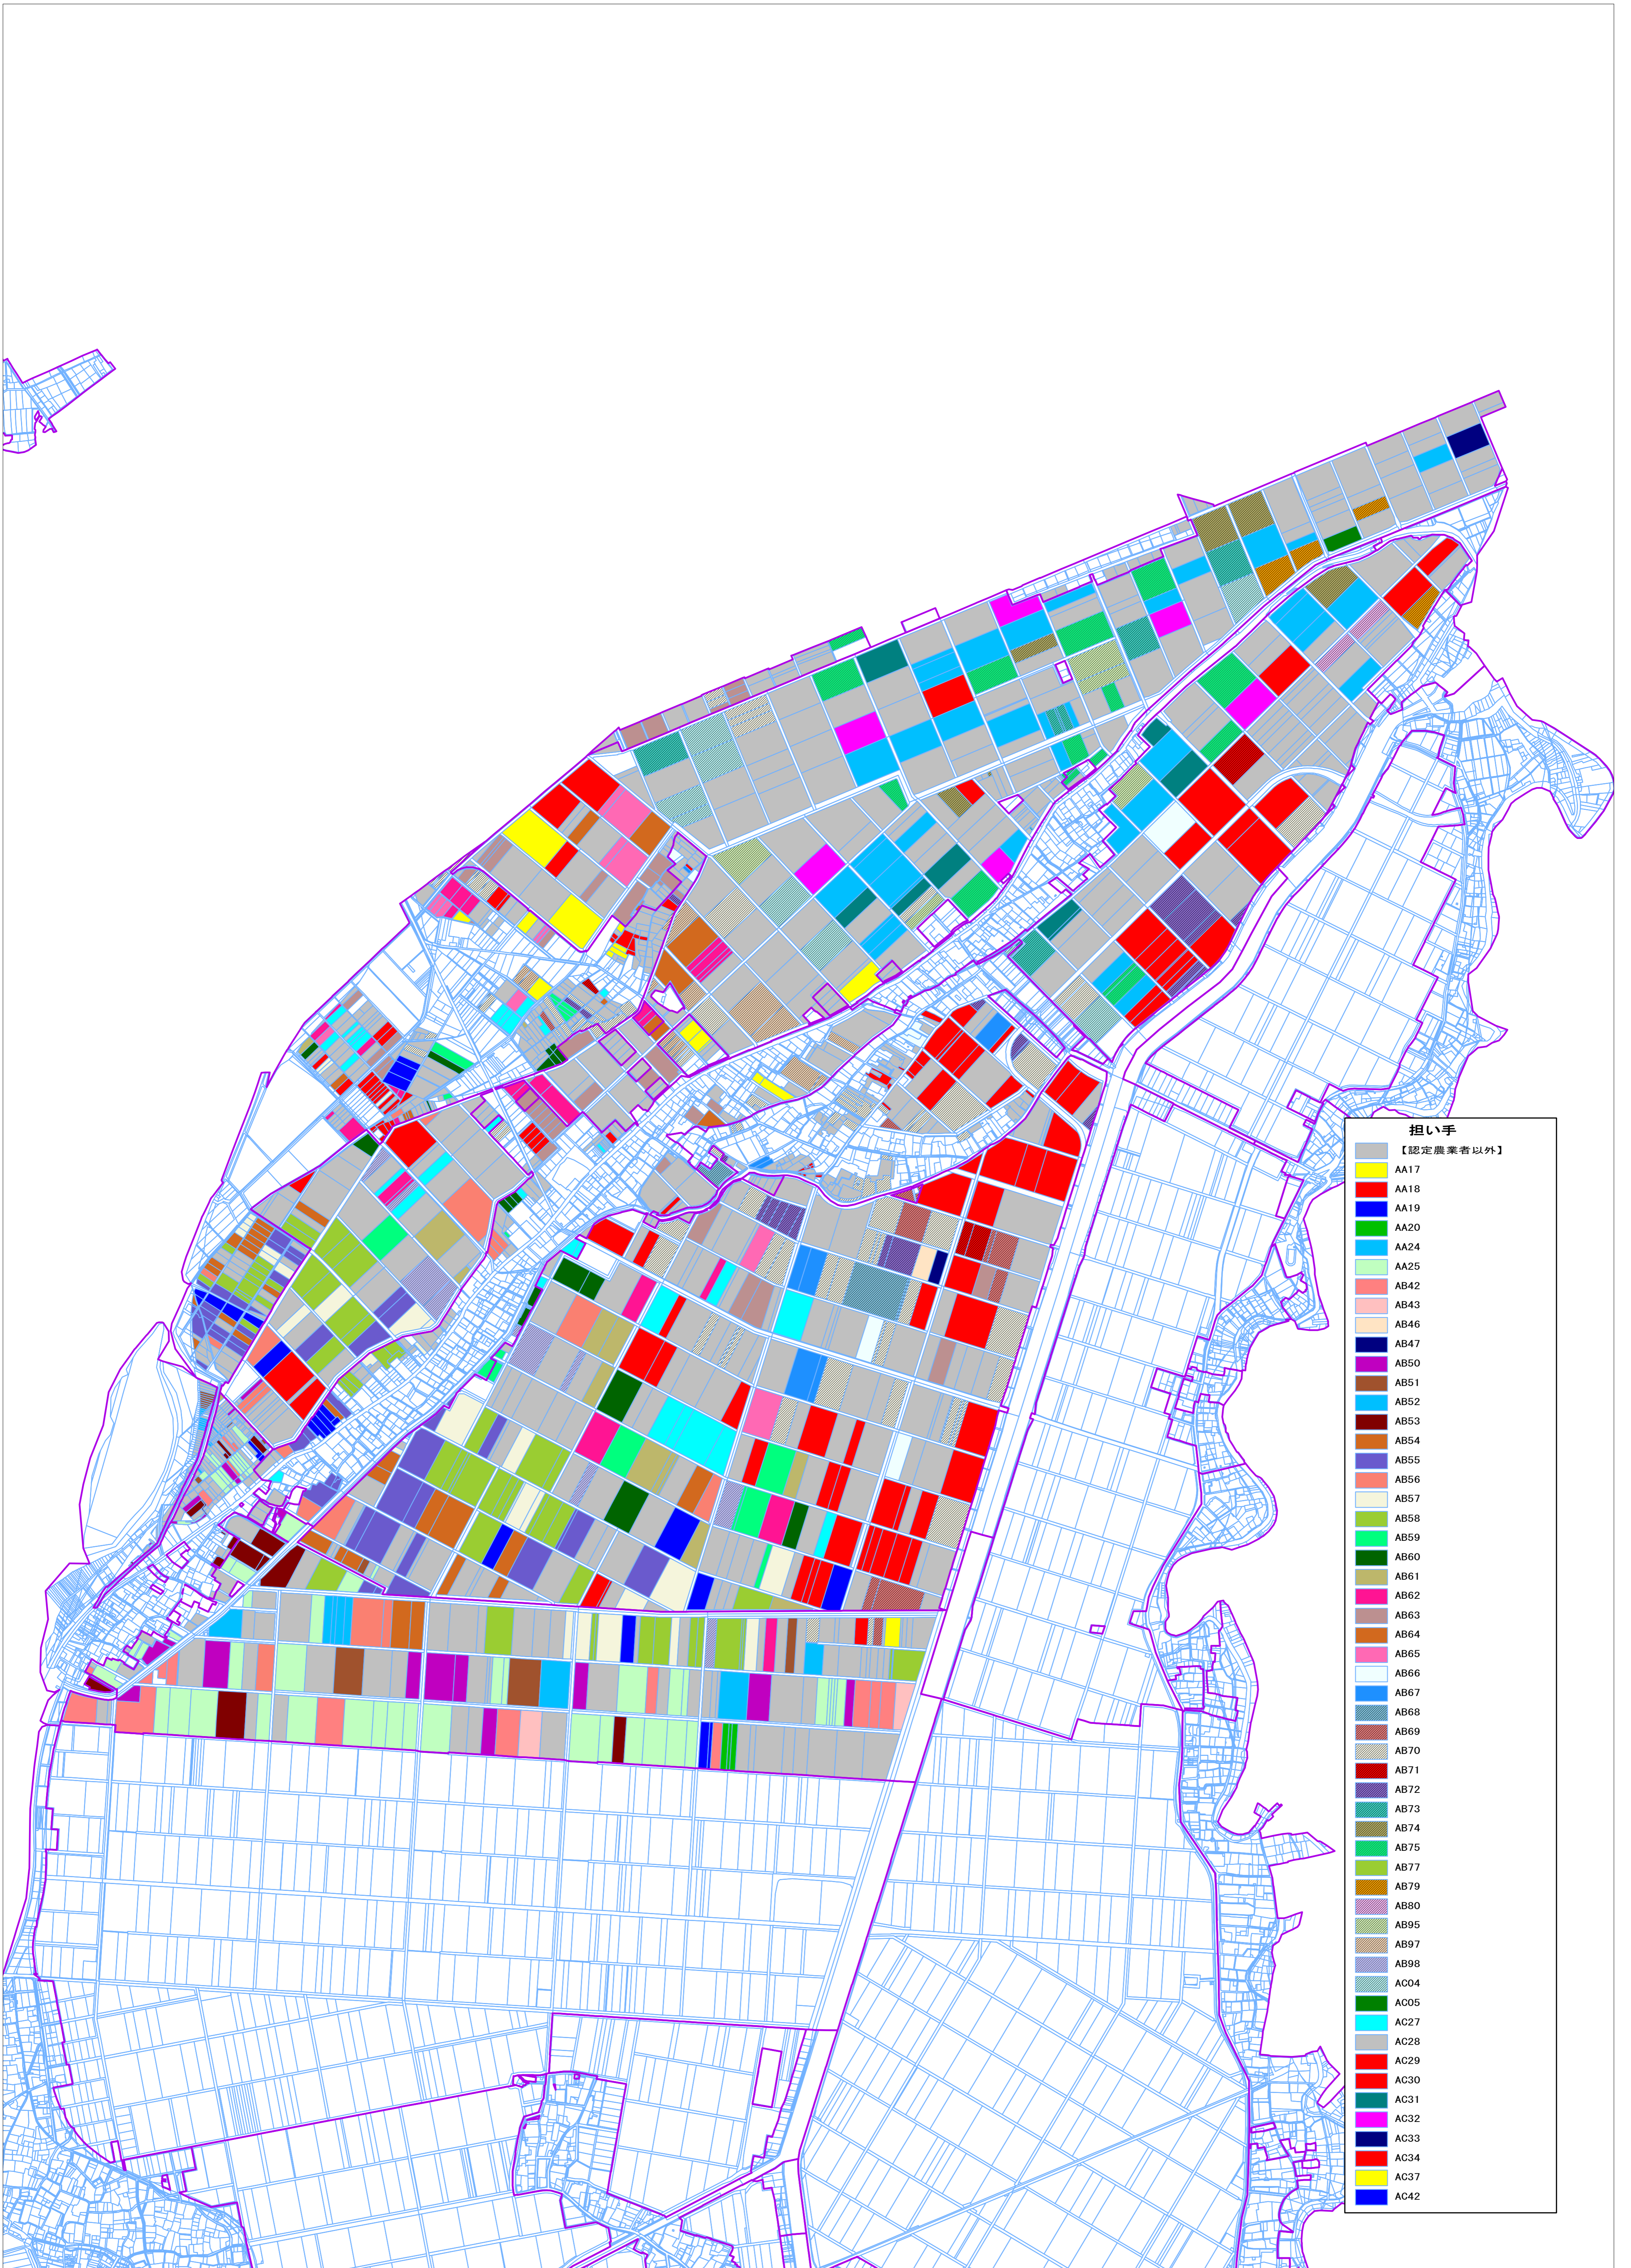

担い手	
Grey	【認定農業者以外】
Blue	AA19
Green	AA20
Light Blue	AB29
Red	AB30
Brown	AB31
Light Green	AB32
Dark Brown	AB33
Pink	AB34
Cyan	AB35
Dark Green	AB36
Light Green	AB37
Yellow	AB39
Purple	AB40
Olive Green	AB41
Red	AB42
Light Red	AB43
Light Red	AB44
Orange	AB45
Light Orange	AB46
Dark Blue	AB47
Dark Blue	AB48
Purple	AB49
Brown	AB51
Cyan	AB52
Pink	AB62
Light Blue	AB66
Light Blue	AB93
Grey	AC24
Yellow	AC25
Dark Blue	AC26

担い手	
【認定農業者以外】	
AA01	[Light Blue]
AA02	[Cyan]
AA03	[Light Blue]
AA04	[Dark Green]
AA07	[Dark Blue]
AA08	[Purple]
AA09	[Grid Pattern]
AA11	[Orange]
AA12	[Purple]
AA13	[Green]
AA14	[Dark Green]
AA15	[Light Green]
AA22	[Green]
AA26	[Brown]
AA27	[Blue]
AA28	[Light Green]
AA30	[Yellow]
AA32	[Light Purple]
AA46	[Purple]
AA47	[Purple]
AA48	[Magenta]
AA50	[Green]
AA52	[Yellow]
AA53	[Orange]
AA55	[Brown]
AA56	[Cyan]
AA57	[Light Green]
AA58	[Dark Green]
AA59	[Brown]
AA60	[Purple]
AA61	[Green]
AA62	[Brown]
AA63	[Brown]
AA65	[Brown]
AA66	[Purple]
AA67	[Orange]
AA68	[Orange]
AA69	[Dark Red]
AA70	[Brown]
AA71	[Purple]
AA72	[Orange]
AA77	[Light Red]
AA78	[Dark Red]
AA79	[Brown]
AA80	[Brown]
AA81	[Brown]
AB92	[Light Green]
AT19	[Purple]
AB94	[Yellow]
AB96	[Light Green]
AC03	[Green]
AC09	[Green]
AC10	[Brown]
AC11	[Blue]
AC12	[Light Green]
AC13	[Grid Pattern]
AC14	[Light Green]
AC16	[Dark Green]
AC19	[Dark Green]