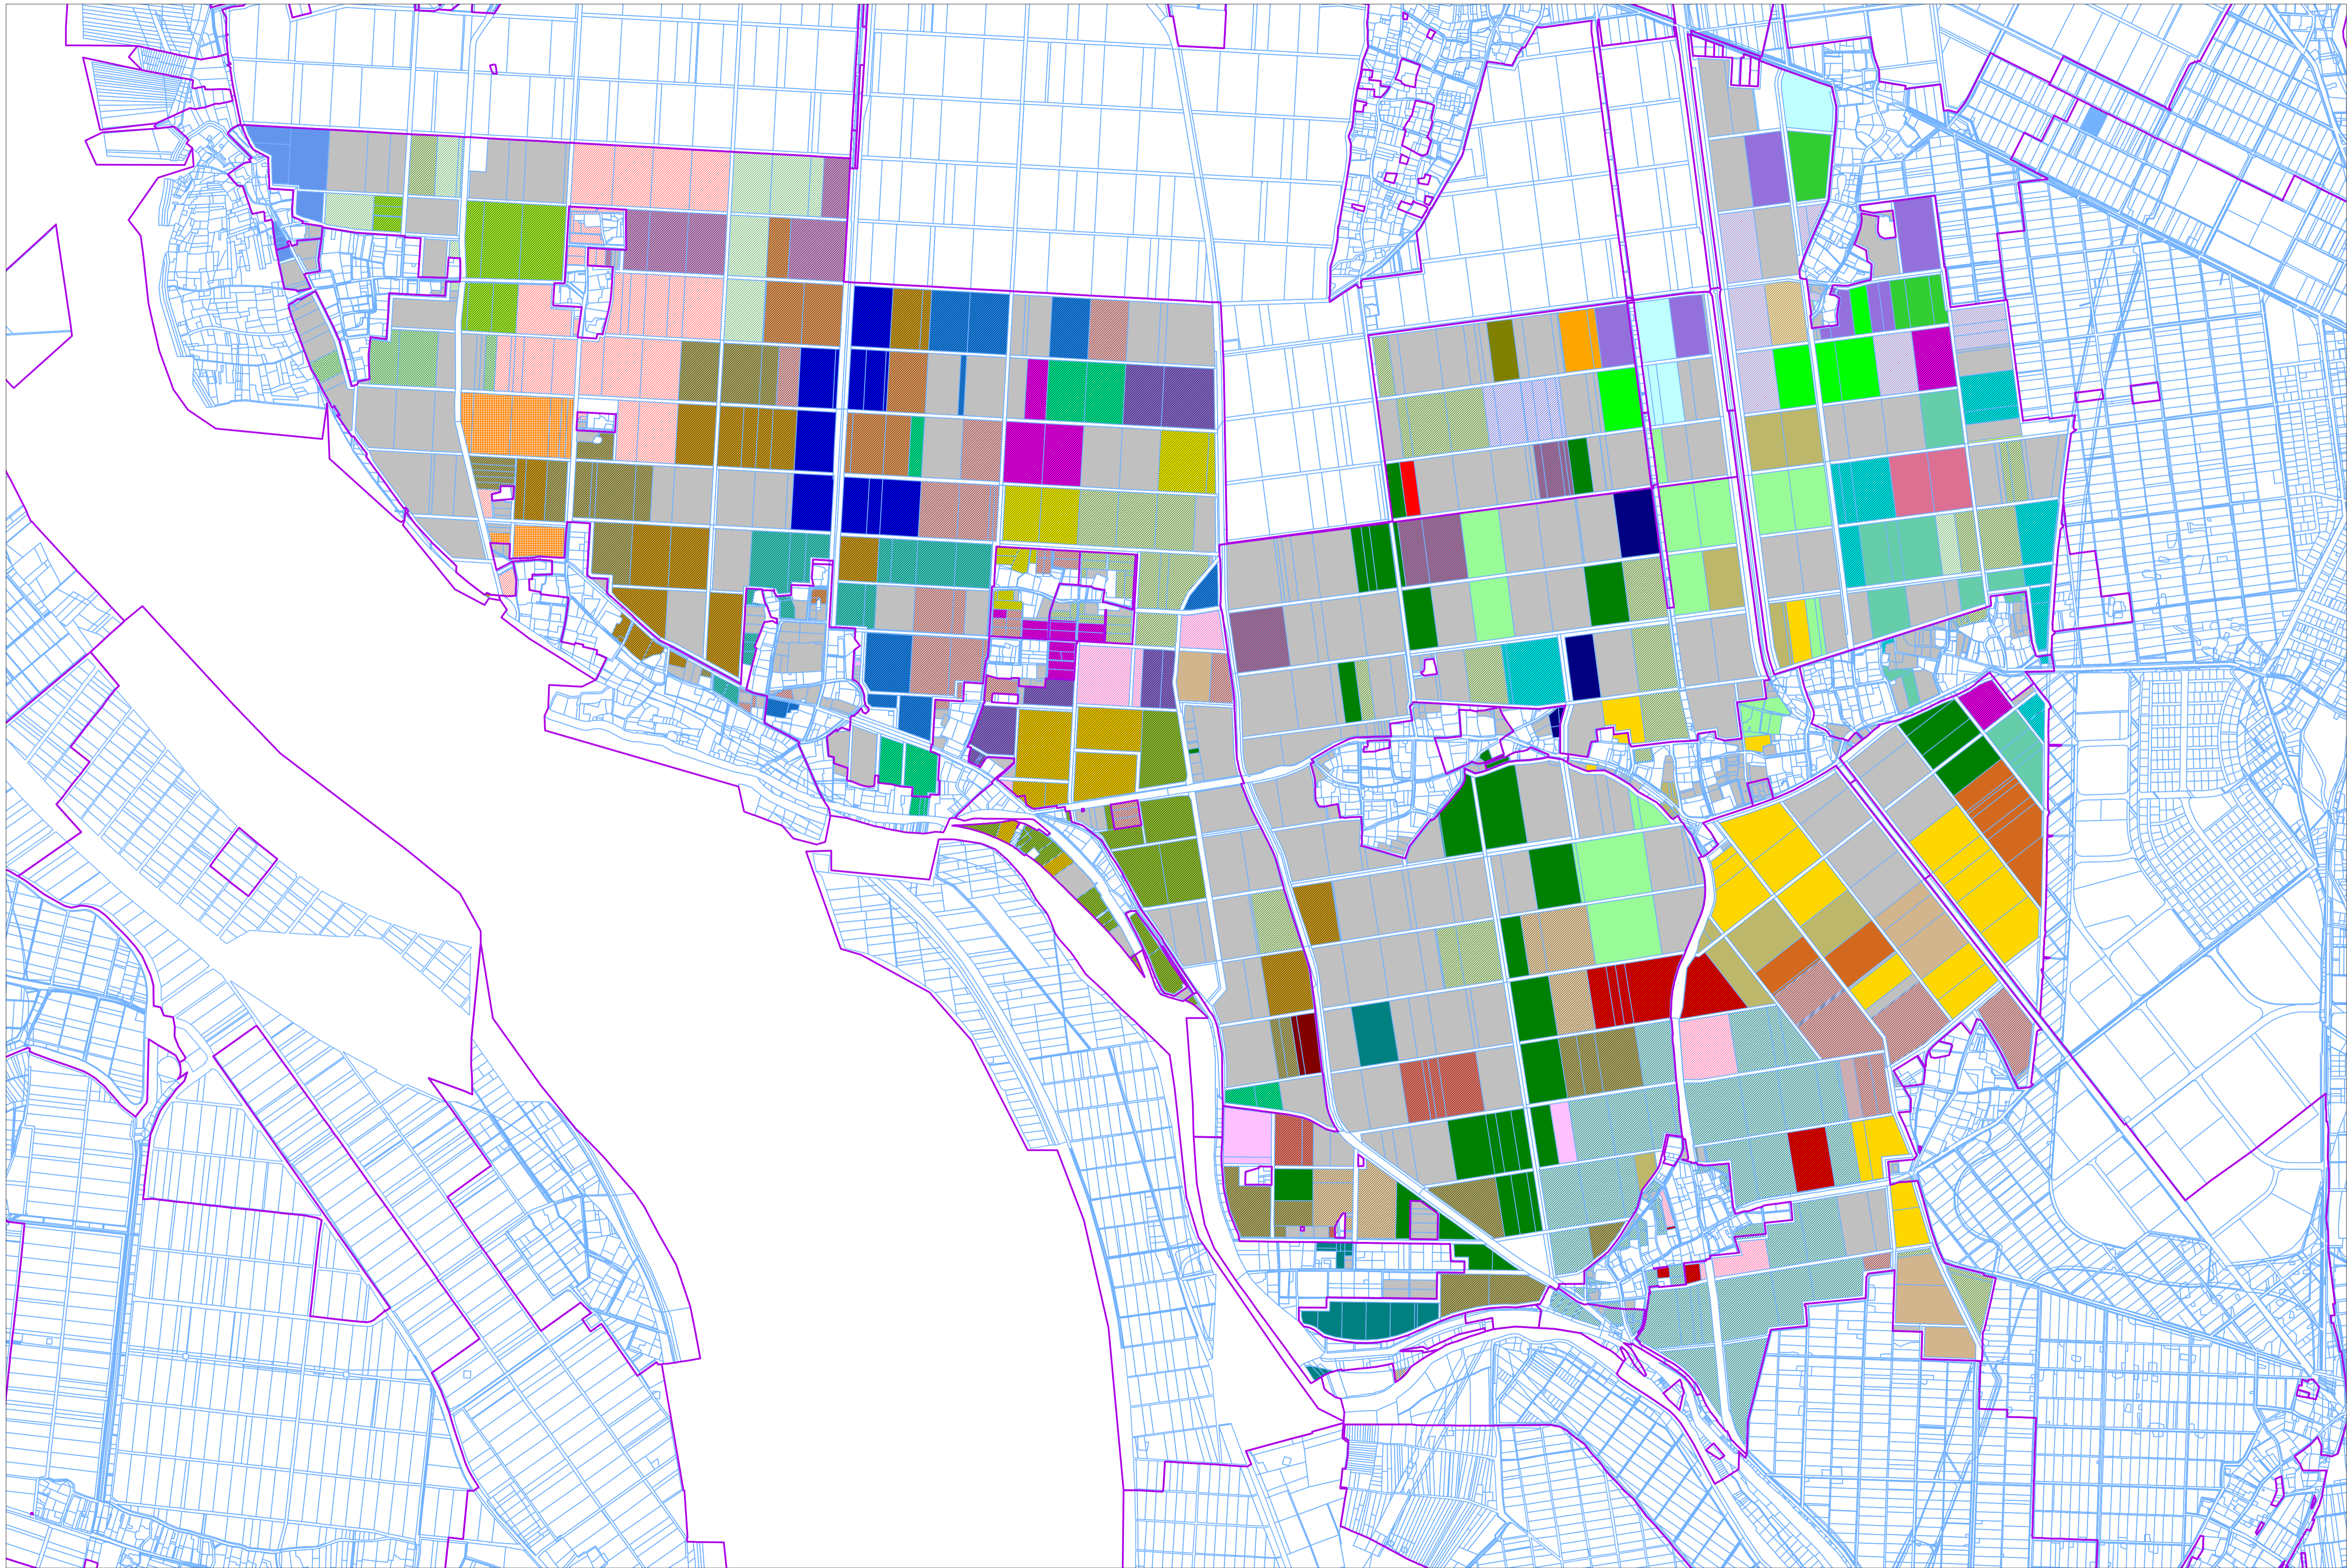

担い手	
■	【認定農業者以外】
■	AA19
■	AA20
■	AB29
■	AB30
■	AB31
■	AB32
■	AB33
■	AB34
■	AB35
■	AB36
■	AB37
■	AB39
■	AB40
■	AB41
■	AB42
■	AB43
■	AB44
■	AB45
■	AB46
■	AB47
■	AB48
■	AB49
■	AB51
■	AB52
■	AB62
■	AB66
■	AB93
■	AC24
■	AC25
■	AC26

担い手	
【認定農業者以外】	
AA01	[Light Blue]
AA02	[Cyan]
AA03	[Light Blue]
AA04	[Dark Green]
AA07	[Dark Blue]
AA08	[Purple]
AA09	[Grey]
AA11	[Orange]
AA12	[Purple]
AA13	[Green]
AA14	[Dark Green]
AA15	[Light Green]
AA22	[Green]
AA26	[Brown]
AA27	[Blue]
AA28	[Light Green]
AA30	[Yellow]
AA32	[Light Purple]
AA46	[Purple]
AA47	[Purple]
AA48	[Magenta]
AA50	[Green]
AA52	[Yellow]
AA53	[Orange]
AA55	[Grey]
AA56	[Cyan]
AA57	[Light Green]
AA58	[Dark Green]
AA59	[Light Green]
AA60	[Purple]
AA61	[Green]
AA62	[Light Green]
AA63	[Light Green]
AA65	[Light Green]
AA66	[Dark Green]
AA67	[Orange]
AA68	[Orange]
AA69	[Dark Green]
AA70	[Purple]
AA71	[Purple]
AA72	[Orange]
AA77	[Light Green]
AA78	[Dark Green]
AA79	[Light Green]
AA80	[Light Green]
AA81	[Light Green]
AB92	[Light Green]
AT19	[Purple]
AB94	[Yellow]
AB96	[Light Green]
AC03	[Green]
AC09	[Green]
AC10	[Brown]
AC11	[Blue]
AC12	[Light Green]
AC13	[Grey]
AC14	[Light Green]
AC16	[Dark Green]
AC19	[Dark Green]

担い手	
【認定農業者以外】	
AA17	Yellow
AA18	Red
AA19	Blue
AA20	Green
AA24	Cyan
AA25	Light Green
AB42	Light Blue
AB43	Light Green
AB46	Light Blue
AB47	Dark Blue
AB50	Purple
AB51	Brown
AB52	Cyan
AB53	Dark Blue
AB54	Brown
AB55	Dark Blue
AB56	Light Blue
AB57	Light Blue
AB58	Light Green
AB59	Light Green
AB60	Dark Green
AB61	Light Green
AB62	Pink
AB63	Brown
AB64	Brown
AB65	Pink
AB66	Light Blue
AB67	Blue
AB68	Dark Blue
AB69	Brown
AB70	Dark Blue
AB71	Red
AB72	Dark Blue
AB73	Dark Green
AB74	Dark Green
AB75	Green
AB77	Light Green
AB79	Brown
AB80	Dark Blue
AB95	Light Green
AB97	Brown
AB98	Dark Blue
AC04	Dark Green
AC05	Dark Green
AC27	Cyan
AC28	Light Blue
AC29	Red
AC30	Red
AC31	Dark Green
AC32	Pink
AC33	Dark Blue
AC34	Red
AC37	Yellow
AC42	Blue