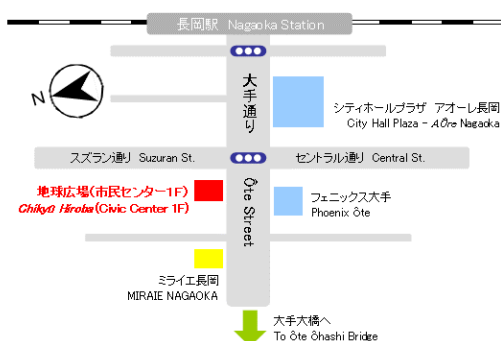

■ Basic Level I Class 1	Weekday Classes (twice a week)	Tuesdays and Fridays 9:30 a.m. – 10:30 a.m. (60 minutes)
	Sunday Classes (once a week)	9:30 a.m. – 11:30 a.m. (120 minutes)
	<u>Minna no Nihongo</u> Basic Level Vol. I Lesson 1 – Lesson 12	
■ Basic Level I Class 2	Weekday Classes (twice a week)	Tuesdays and Fridays 11:00 a.m. – 12:00 p.m. (60 minutes)
	Sunday Classes (once a week)	12:40 p.m. – 2:40 p.m. (120 minutes)
	<u>Minna no Nihongo</u> Basic Level Vol. I Lesson 13 – Lesson 25	
■ Basic Level II Class 1	Sunday classes (once a week)	3:00 p.m. – 5:00 p.m. (120 minutes)
<u>Minna no Nihongo</u> Basic Level Vol. II Lesson 26 – Lesson 37		
■ Basic Level II Class 2	Weekday Classes (twice a week)	Tuesdays and Fridays 1:00 p.m. – 2:00 p.m. (60 minutes)
	Sunday classes (once a week)	10:30 a.m. – 12:30 p.m. (120 minutes)
	<u>Minna no Nihongo</u> Basic Level Vol. II Lesson 38 – Lesson 50	

Registration and Information

Nagaoka City International Affairs Center,
Chikyû Hiroba

〒940-0062 2-2-6 Nagaoka Civic Center 1st floor
Ote Street, Nagaoka City
Phone: 0258-39-2714 Fax: 0258-39-2280
E-mail: kouryu-c@city.nagaoka.lg.jp